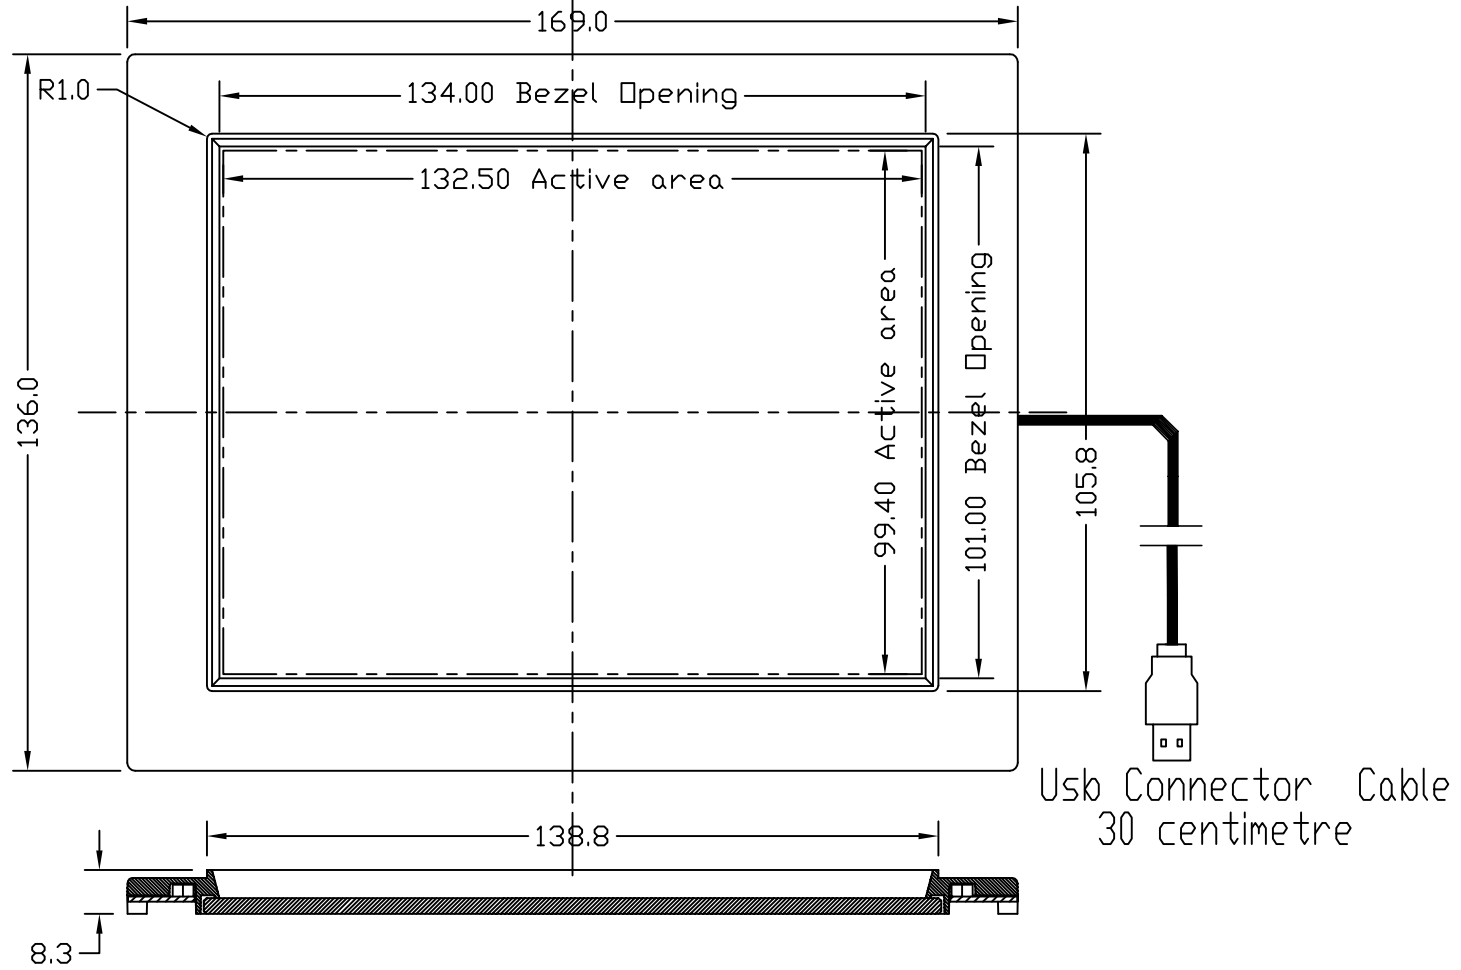

I H G F E D C B A

6

5

4

3

2

1

Usb Connector Cable
30 centimetre

IRTOUCH SYSTEMS		BEIJING IRTOUCH SYSTEMS CO., LTD.		EXPLODE No:	Rev: 1	PROJECTION 1
MATERIAL:	DO NOT SCALE DRAWING ALL DIMENSIONS ARE MM TOLERANCE:	PART No: E06		DRAW No:		
FINISH:	LINEAR TOL: .X=±1.0 .XX=±0.5 ANGULAR TOL: =±1.0°	PART NAME: TOUCHSCREEN FOR 6.5"LCD (USB PORT)		SCALE: 1:1		
ACTION:	DESIGNER: ZZZOU DATE: 05.10.27	CHECKED:	APPROVED: ZZZOU	SHEET 1 OF 1		A4
		DATE:	DATE: 05.8			