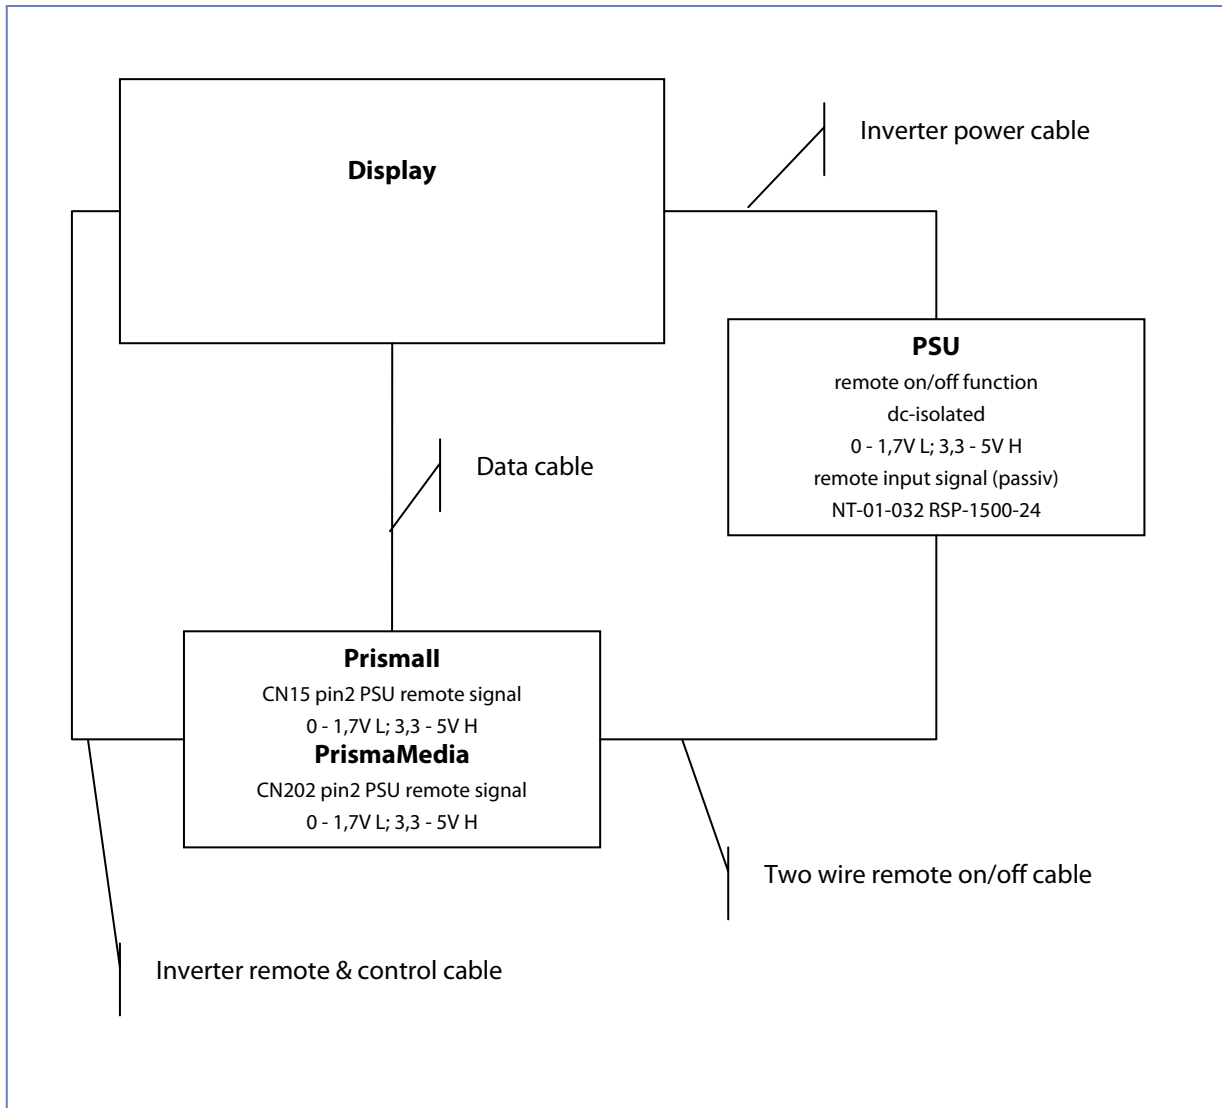

# PSU remote power on/off control scheme

Prismall PrismaMedia

DATA DISPLAY GROUP

---

Our company network supports you worldwide with offices in Germany, Turkey, Great Britain and the USA. For more information please contact: