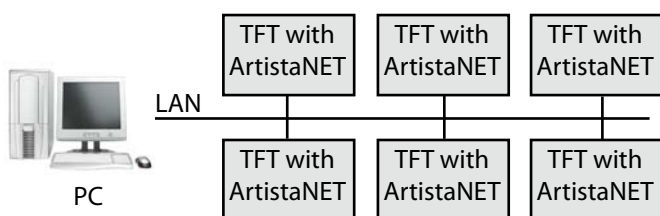

Sample configuration