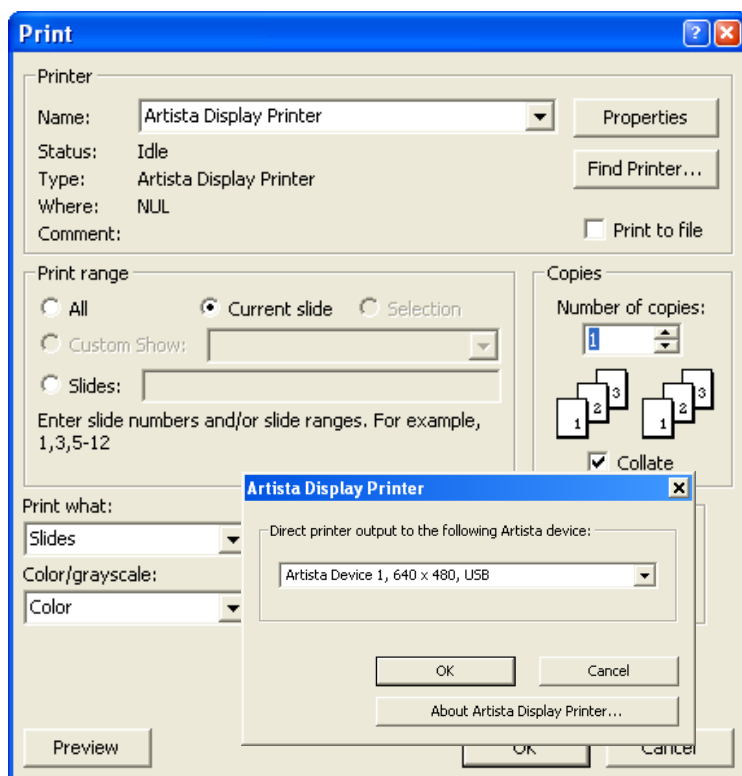

## **Multi-Screen-Displays Artista Display Printer (ADP)**

**Managing image content for Artista TFT controllers is now easier than ever. Content can now be sent from any Windows application (e.g. Word, Powerpoint, Photoshop, etc.) directly to one or more Artista-driven displays using the new “Print” feature. No additional imaging software is required**

For Windows Vista and Windows XP

**DATA DISPLAY**

*flatpanel displays and solutions*

The new ADP makes generating image content for Artista TFT controllers as easy as printing on paper. Content can now be "printed" directly to an Artista from within your favourite Windows application.

Do you use Word, PowerPoint, Photoshop or a similar application to create content for your digital signage?

Creating digital ads, electronic billboards, welcome panels, electronic information displays or digital door signs has never been easier. Simply use the Print command in your Windows application to "print" the current page of your document to any Artista connected to the system.

Easy installation:

- The ADP installs into Windows Vista or Windows XP just like any normal printer.

Easy to use:

- Create your image content using your favourite Windows application such as PowerPoint.
- In the "Print" dialog, select Artista Display Printer as your printer.
- Select the specific screen where you'd like the content to be displayed.
- The "printed" image is displayed within seconds.